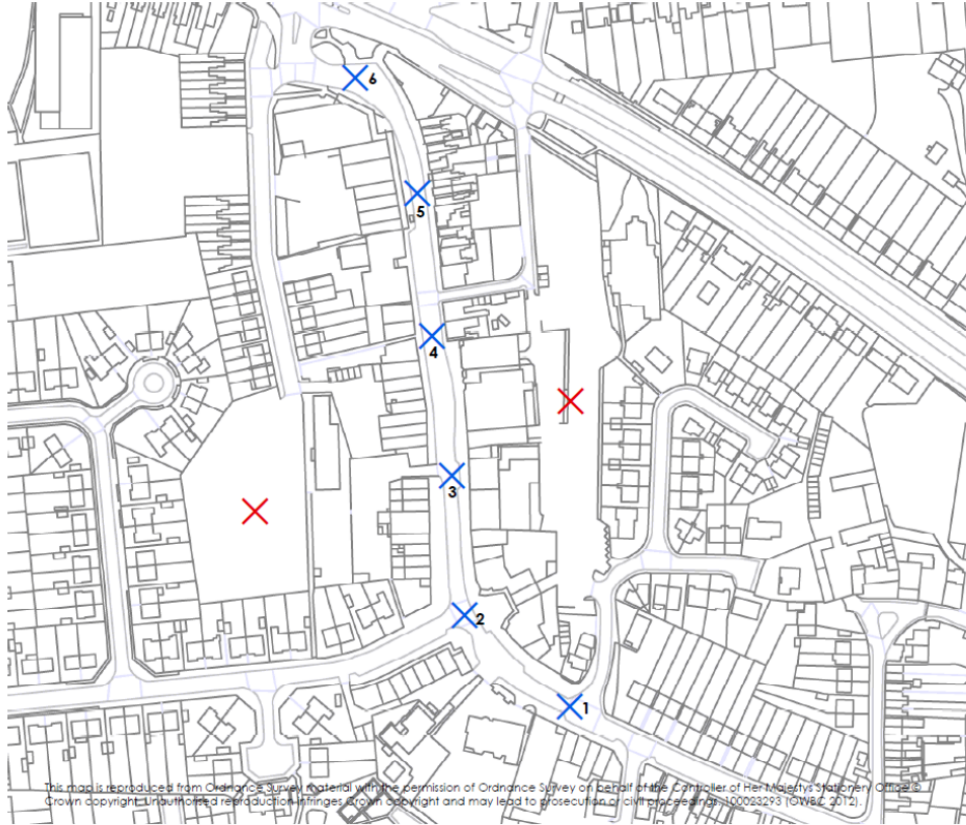

## Appendix 5

### Appendix 1 – Pedestrian distances between car parks

Note – distances are based on shortest pedestrian route.

Number	Distance to Sandhurst Street Car Park	Distance to East Street Car Park
1	207 metres	151 metres
2	153 metres	139 metres
3	93 metres	173 metres
4	133 metres	107 metres
5	194 metres	139 metres
6	236 metres	201 metres